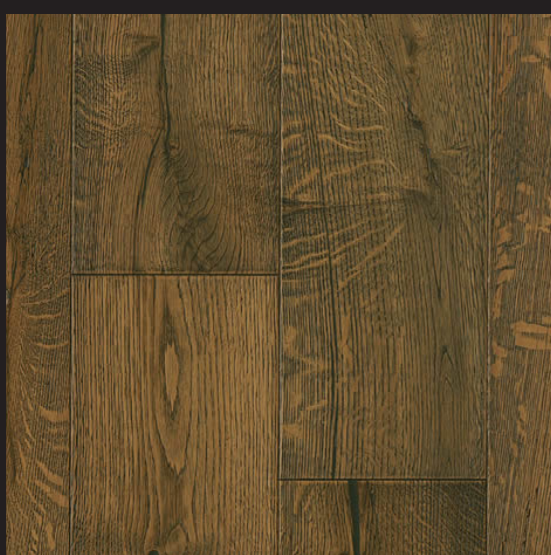

NATURAL

DUSTY RANCH

HAMPTON BROWN

IRON MOUNTAIN

FALL RIVER

BEACH GETAWAY

DARK VALUE

BLACKENED EARTH