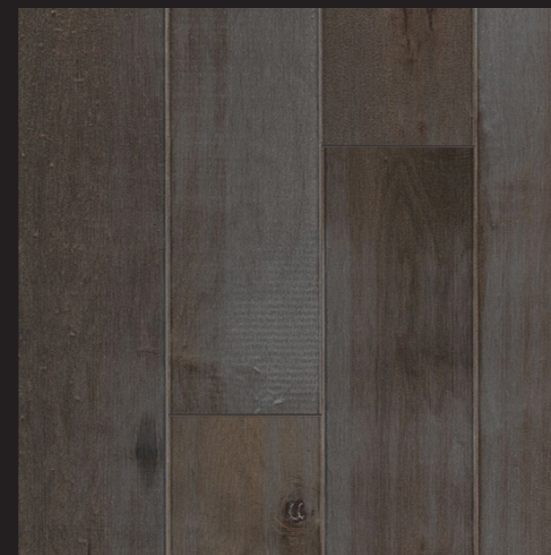

DEEP OF DARK GRAY