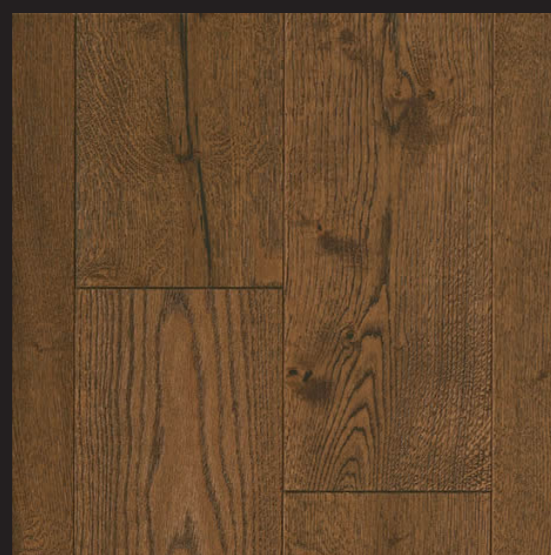

NATURAL

DUSTY RANCH

HAMPTON BROWN

IRON MOUNTAIN

FALL RIVER

BEACH GETAWAY

DARK VALUE

BLACKENED EARTH