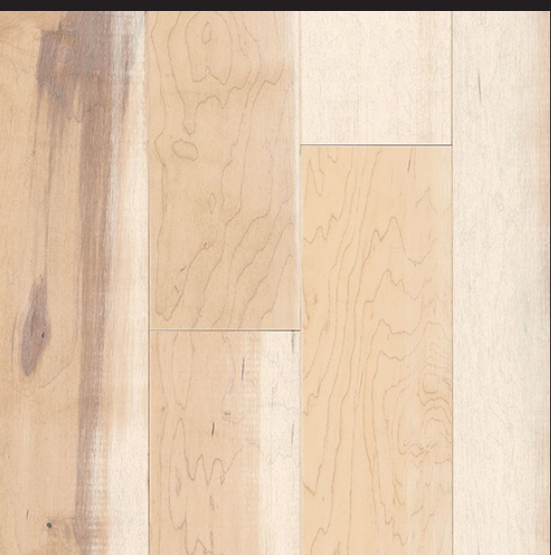

SURFACE EFFECT