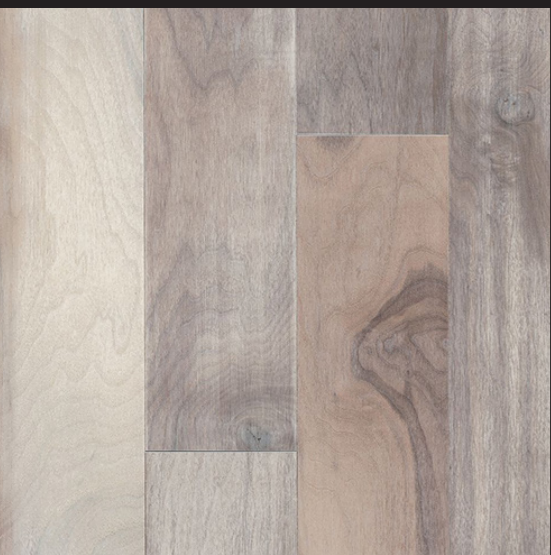

ARTISAN COLLECTIVE

ARTISANAL GRAY