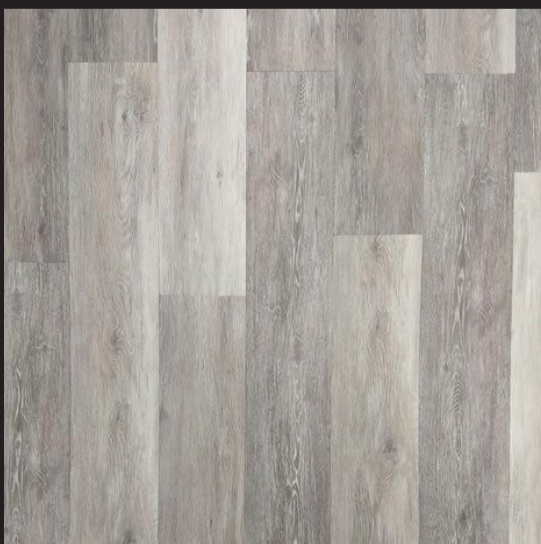

PISOS VINÍLICOS

2 X .2

3 X .3

SLATE OAK

3 X .3

AMERICAN WALNUT